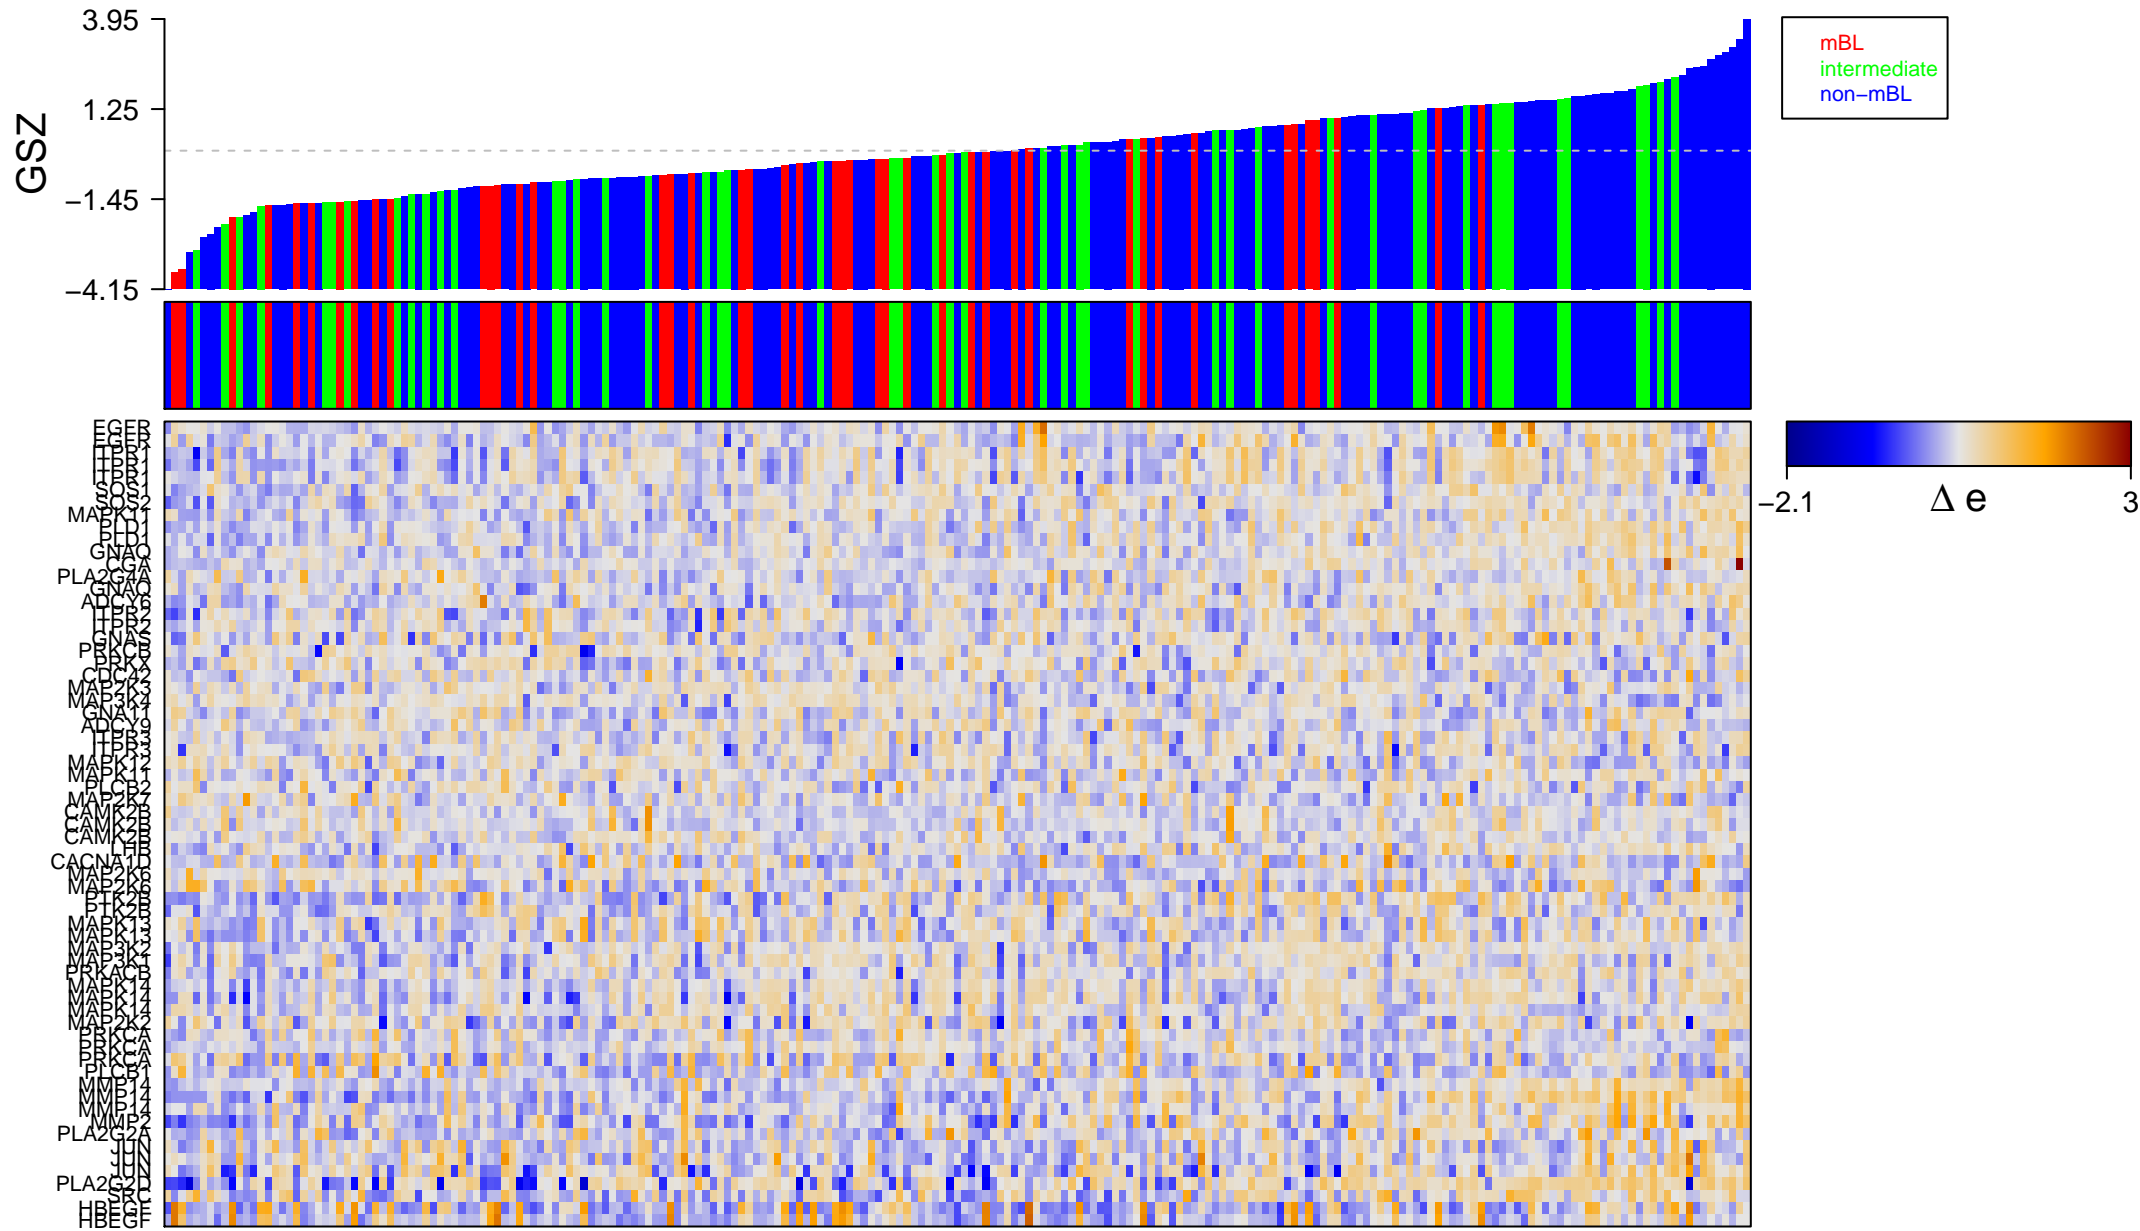

# KEGG\_GNRH\_SIGNALING\_PATHWAY

# KEGG\_GNRH\_SIGNALING\_PATHWAY

■ on  
■ -  
□ off