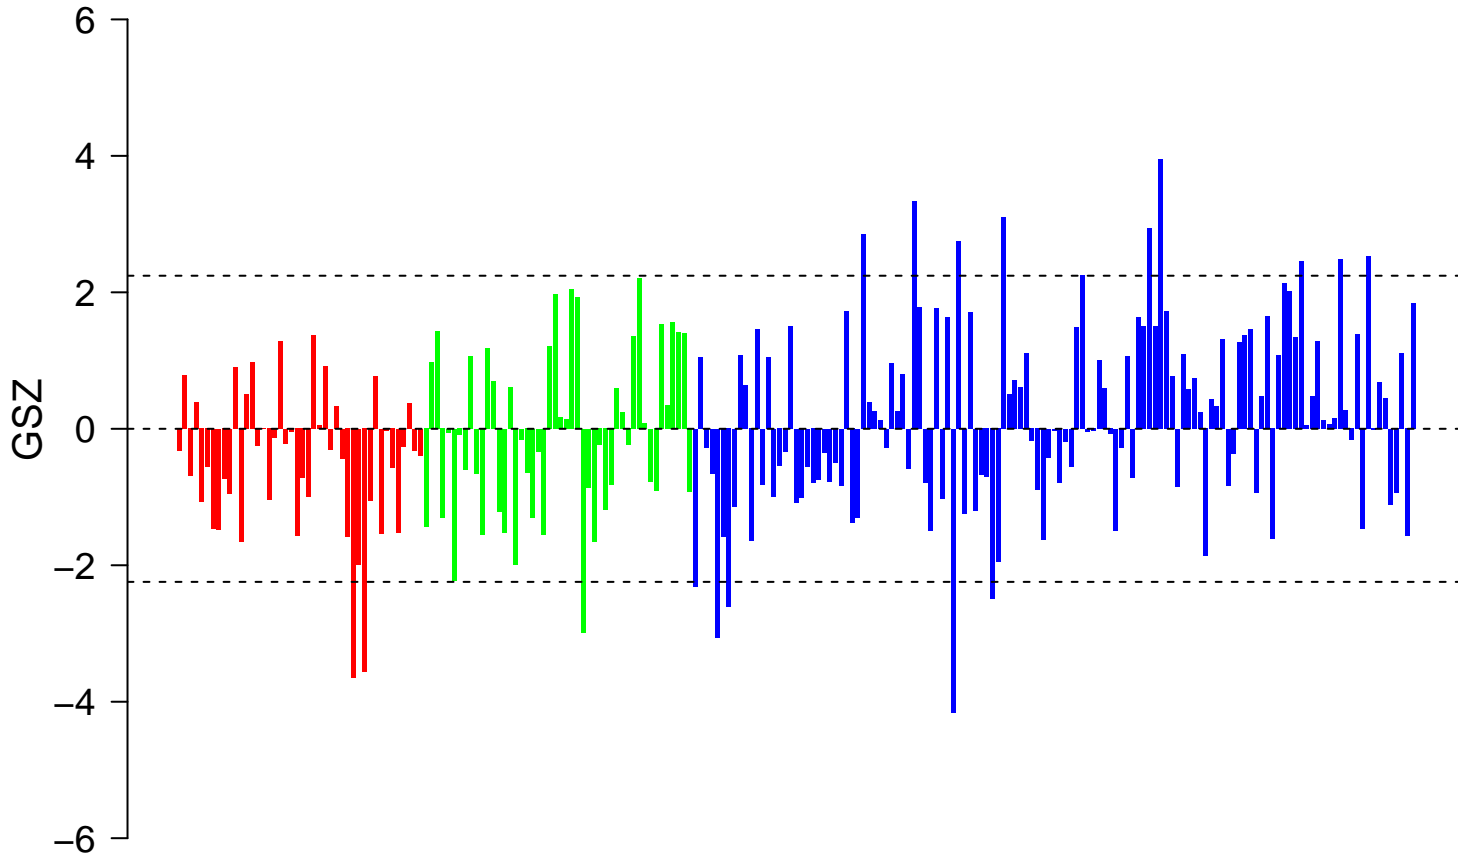

# KEGG\_GNRH\_SIGNALING\_PATHWAY

# KEGG\_GNRH\_SIGNALING\_PATHWAY

■ on  
■ -  
□ off